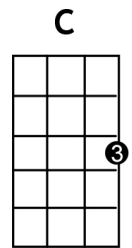

Play RIFF over intro (see below)

VERSE 1:

C / / / / G / / / /
Just a small town girl

Amin / / / F / / /
Living in a lonely world

C / / / / G / / / /
She took the midnight train goin'

Emin / / / F / / /
a - ny - where

C / / / / G / / / /
Just a cit - y boy

Amin / / / / F / / / /
Born and raised in South Detroit

C / / / / G / / / /
He took the midnight train goin'

Emin / / / F / / /
a - ny - where

RIFF::

C / / / G / / / Amin / / / F / / /
C / / / G / / / Emin / / / F / / /

**Play RIFF over
intro (see below)**

VERSE 2:

C / / / / G / / / /
A singer in a smoky room

Amin / / / / F / / / /
The smell of wine and cheap perfume

C / / / / G / / / /
For a smile they can share the night, it goes

Emin / / / / F / / / /
on and on and on and on

PRE-CHORUS:

F / / / / F / / / /
Stran - gers wai - ting,

C / / / / C / / / /
up and down the boulevards their

F / / / / F / / / /
shadows searching in the

C / / / / C / / / /
night