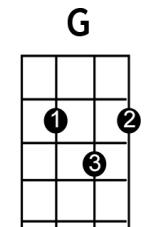

Play RIFF over intro (see below)

VERSE 1:

C / / / / G / / / /
Just a small town girl

Amin / / / F / / /
Living in a lonely world

C / / / / G / / / /
She took the midnight train goin'

Emin / / / F / / /
a - ny - where

C / / / / G / / / /
Just a cit - y boy

Amin / / / / F / / / /
Born and raised in South Detroit

C / / / / G / / / /
He took the midnight train goin'

Emin / / / F / / /
a - ny - where

RIFF::

C / / / G / / / Amin / / / F / / /
C / / / G / / / Emin / / / F / / /

F / / / F / / /
Street - light pe - ople

C / / / C / / /
livin' just to find e-motion

F / / / F / / / G C 1 (+ 2) + (3 + 4 +) 1(+) 2 + (3+4+)
Hidin' somewhere in the niiii - iiiii - iiiiiight
G F F

RIFF: