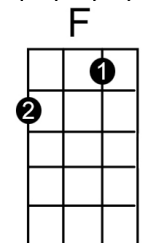

Play RIFF over intro (see below)

VERSE 1:

C / / / / G / / / /
Just a small town girl

Amin / / / F / / /
Living in a lonely world

C / / / / G / / / /
She took the midnight train goin'

Emin / / / F / / /
a - ny - where

C / / / / G / / / /
Just a cit - y boy

Amin / / / / F / / / /
Born and raised in South Detroit

C / / / / G / / / /
He took the midnight train goin'

Emin / / / F / / /
a - ny - where

RIFF::

C / / / G / / / Amin / / / F / / /
C / / / G / / / Emin / / / F / / /