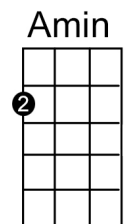

RIFF::

C / / / G / / / Amin / / / F / / /
C / / / G / / / Emin / / / F / / /

**Play RIFF over
intro (see below)**

VERSE 2:

C / / / / G / / / /
A singer in a smoky room

Amin / / / / F / / / /
The smell of wine and cheap perfume

C / / / / G / / / /
For a smile they can share the night, it goes

Emin / / / / F / / / /
on and on and on and on

PRE-CHORUS:

F / / / / F / / / /
Stran - gers wai - ting,

C / / / / C / / / /
up and down the boulevards their

F / / / / F / / / /
shadows searching in the

C / / / / C / / / /
night

F / / / / F / / / /
Street - light pe - ople