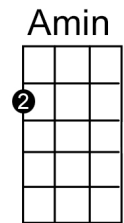

Play RIFF over intro (see below)

VERSE 1:

C / / / / G / / / /
Just a small town girl

Amin / / / F / / /
Living in a lonely world

C / / / / G / / / /
She took the midnight train goin'

Emin / / / F / / /
a - ny - where

C / / / / G / / / /
Just a cit - y boy

Amin / / / / F / / / /
Born and raised in South Detroit

C / / / / G / / / /
He took the midnight train goin'

Emin / / / F / / /
a - ny - where

RIFF::

C / / / G / / / Amin / / / F / / /
C / / / G / / / Emin / / / F / / /

F / / / F / / /
Street - light pe - ople

C / / / C / / /
livin' just to find e-motion

F / / / F / / / G C 1 (+ 2) + (3 + 4 +) 1(+) 2 + (3+4+)
Hidin' somewhere in the niiii - iiiii - iiiiiight
G F F

RIFF: