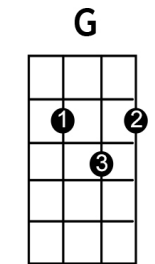

PRE-CHORUS:

F / / / / F / / / /
Stran - gers wai - ting,

C / / / / C / / / /
up and down the boulevards their

F / / / / F / / / /
shadows searching in the

C / / / / C / / / /
night

F / / / / F / / / /
Street - light pe - ople